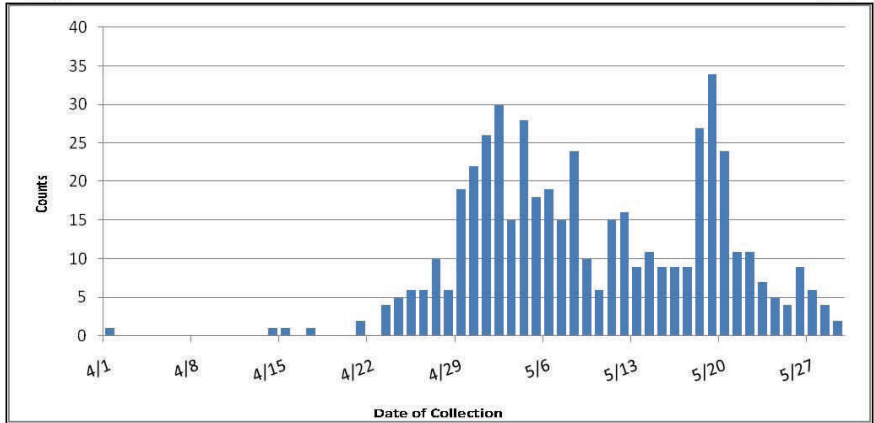

DEPARTMENT OF DEFENSE

Weekly Global Surveillance Summary-Novel Influenza A/H1N1

Wednesday June 3, 2009

Influenza A/H1N1-Case Counts for Armed Forces Beneficiaries (Since 1 April 2009)

SERVICE	Weekly Cases					Cumulative Cases				
	AD	FM	REC	RET	UNK	AD	FM	REC	RET	UNK
ARMY	8	13				59	79	1		
NAVY	18	23				102	92		4	
MARINES	4	2				45	10	10		
AIR FORCE	15	12		1		42	38		3	
COAST GUARD						2				
SERVICE UNK							8	1		
TOTAL	WEEKLY CASES: 96					CUMULATIVE CASES: 496				

Probable Cases = Patients positive with influenza A unsubtypeable using the CDC's rRT-PCR Flu Panel
Confirmed Cases = Confirmed by reference laboratory validated for detecting novel influenza A/H1N1
Deadline for service-specific reporting to AFHSC is every Wednesday at 1100 EST

AD- Active Duty **FM**- Family Member
REC- Recruit **RET**- Retiree **UNK**-Unknown

Armed Forces Health Surveillance Center Contact

ESSENCE: A slight increase in the proportion of clinic visits due to influenza-like illness (ILI) was observed in Hawaii.

Populations at Increased Risk, Localized Activity or Potential Clusters

Service	State	Recent Cases*	Total
NAVY			
RTC Great Lakes (non-recruits)	IL	4	24
USS Nimitz At Sea		7	10
USS Abraham Lincoln	WA	4	4
Multi Service			
US Forces-Kuwait			18
Fort Lewis/McChord AFB/ NH Bremerton/US Abraham Lincoln	WA	24	46

*Recent cases include all presenting to an MTF within the last 10 days

**Probable/Confirmed Cases of Novel Influenza A/H1N1
United States Armed Forces Beneficiaries**

-IMPORTANT-

DoD MTFs should report all novel H1N1 cases from laboratories outside of DoD to the appropriate service hubs listed below

SERVICE WEBLINKS & CONTACTS

ARMY- [USACHPPM Contact](#)
NAVY/MARINES- [NMCPHC Contact](#)
AIR FORCE- [USAFSAM Contact](#)
COAST GUARD- [Contact](#)