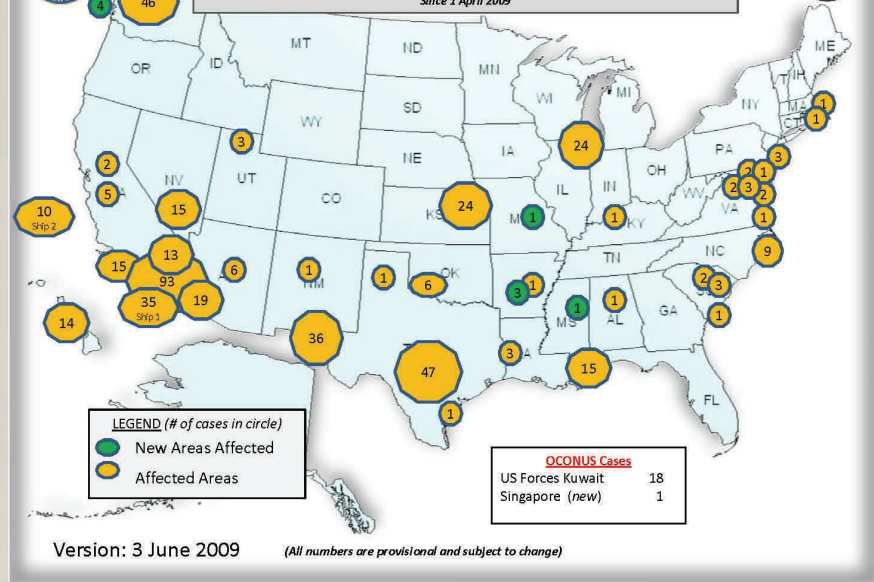

**Probable/Confirmed Cases of Novel Influenza A/H1N1
US Armed Forces Beneficiaries (N=496)
Since 1 April 2009**

New Sites Reporting (previous week)

Service	Site	State	Cases
NAVY			
USS Abraham Lincoln		WA	4
COMPLOGWESTPAC	Singapore		1
AIR FORCE			
Whiteman AFB		MO	1
Columbus AFB		MS	1
Little Rock AFB		AR	3

Version: 3 June 2009 (All numbers are provisional and subject to change)